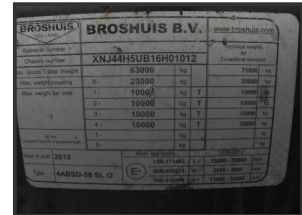

STRATHCLYDE

COMMERCIALS & PLANT LTD

2015 Broshuis 4ABSD-58 SL/2 Extender Low Loader

£POA

Double Extender Low Loader, 43.5ft not extender, 85ft Fully Extended. External Storage Compartments, Lifting Front Axle, Rear Steer Axles, Multiple Tying Down Points, Reverse Spotlights, Hazard Beacons, Air Suspension, Auto-Lube, JOST Support Legs, Emergency Airline Port, Auxiliary Airline Port, EBS Port, ABS Port, Electrical Port, Auxiliary Electrical Port, Anderson Plug Port, Wooden Panel and Steel Plated Flooring.