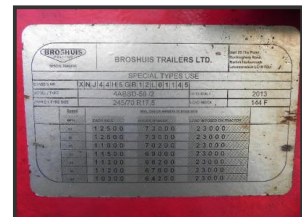

STRATHCLYDE

COMMERCIALS & PLANT LTD

2013 Broshuis 4ABSD-58 /2 Low Loader

£POA

Extendable Step Frame Low Loader, Hydraulic Ramps, Hazard Plating, Hazard Beacons, Lifting Front Axle, Rear Steer Axles, Reverse Spotlights, Emergency Airline Port, Auxiliary Airline Port, EBS Port, ABS Port, Electrical Port, Auxiliary Electrical Port, Anderson Plug Port, Multiple Tying Down Points, Neck Storage Compartment, Support Legs, 43ft Not Extended, 65ft Fully Extended.

Product Details	
Category/Type	Trailers
Make	2013 Broshuis
Model	4ABSD-58 /2 Low Loader
Year	2013
Mileage	-

Uddingston, South Lanarkshire, G71 7EE

Tel: +44 (0)1698 533042 Mob: +44 (0)7837 184757

www.strathclydecommercials.co.uk James@strathclydegroupp.co.uk