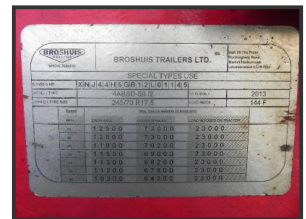

STRATHCLYDE

COMMERCIALS & PLANT LTD

Broshuis 4ABSD-58 /2

£POA

Extendable Step Frame Low Loader, Hydraulic Ramps, Hazard Plating, Hazard Beacons, Lifting Front Axle, Rear Steer Axles, Reverse Spotlights, Emergency Airline Port, Auxiliary Airline Port, EBS Port, ABS Port, Electrical Port, Auxiliary Electrical Port, Anderson Plug Port, Multiple Tying Down Points, Neck Storage Compartment, Support Legs, 43ft Not Extended, 65ft Fully Extended.