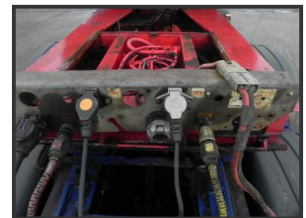

STRATHCLYDE

COMMERCIALS & PLANT LTD

Nooteboom EURO-119-25

£POA

Compression Joint, 26ft Bed, Outriggers, Steel Plated Bed, Multiple Tying Down Points, Reverse Spotlights, Hazard Plating, Hazard Beacons, Air Suspension, Auto-Lube, Emergency Airline Port, Auxiliary Airline Port, EBS Port, ABS Port, Electrical Port, Auxiliary Electrical Port, Anderson Plug Port, Neck Storage Compartment, Side Spotlights, Control Panel.