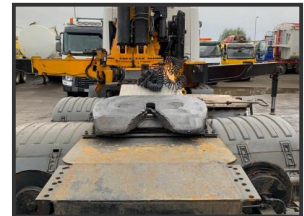

### £POA

2009 (09) Scania R480 8x4 80t T/Unit, sleeper cab, Opti-cruise gearbox, sunroof, air suspension, 2008 EFFER 1355 crane with remote and 6 extensions, lifts max 27.5t

Reg: SF09FJK

D.O.R: 02/03/19

Chassis: 5223742