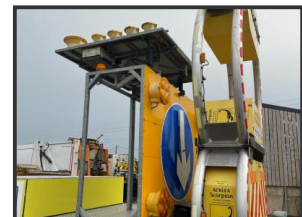

STRATHCLYDE COMMERCIALS

2010 (10) Iveco 120E22 4x2 traffic management unit

£POA

2010 (10) Iveco 120E22 4x2 traffic management unit, day cab, automatic gearbox, Euro 5, Acklea Scorpion, 66,370km, test April 2022

Product Details

Category/Type	Rigid Trucks
Make	2010 (10) Iveco
Model	120E22 4x2 traffic management unit
Year	2010 (10)
Mileage	66,370km

Stoneside of Dripps Farm, Thorntonhall, Glasgow, G74 5AP

Tel: +44 (0)7394 564151 Mob: +44 (0)7919 324959