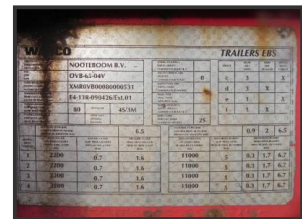

STRATHCLYDE

COMMERCIALS & PLANT LTD

2010 Nooteboom OVB-65-04V Blade Trailer

£POA

ABS Port, EBS Port, Electrical Main and Auxiliary Ports, Main and Emergency Airline Ports, Anderson Plug Port, Four Axles, JOST Landing Legs, Step Frame, External Storage Compartment, Auto-Lube System, Fully Steering Axles, Wooden Panel Flooring, Lifting Front Axle, Minimum Length: 16,700mm, Maximum Length: 48,200mm, Width: 2,520mm. Choice of 2.

Product Details	
Category/Type	Trailers
Make	2010 Nooteboom
Model	OVB-65-04V Blade Trailer
Year	2010
Mileage	-

Uddingston, South Lanarkshire, G71 7EE

Tel: +44 (0)1698 533042 Mob: +44 (0)7934 869958

www.strathclydecommercials.co.uk James@strathclydegroupp.co.uk