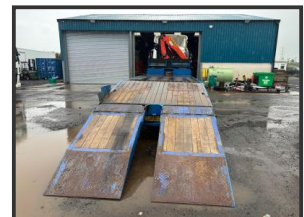

## 2013 (63) DAF CF85 8x2 crane lorry

**£POA**

day cab, manual gearbox, Palfinger PK27001 crane, genuine miles ( 170,083kms)