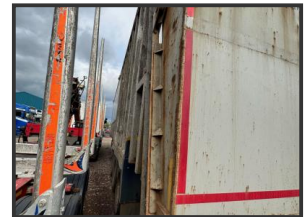

STRATHCLYDE COMMERCIALS

2013 BMI Ejector Trailer

£POA

2013 BMI Ejector Trailer, BPW axles, 1 year test

Product Details

Category/Type	Trailers
Make	2013 BMI
Model	Ejector Trailer
Year	2013
Mileage	-

Stoneside of Dripps Farm, Thorntonhall, Glasgow, G74 5AP