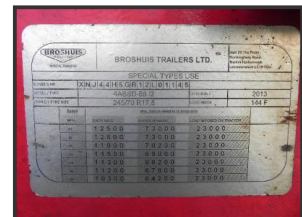

STRATHCLYDE

COMMERCIALS & PLANT LTD

2013 Broshuis 4ABSD-58 /2 Low Loader

£POA

Extendable Step Frame Low Loader, Hydraulic Ramps, Hazard Plating, Hazard Beacons, Lifting Front Axle, Rear Steer Axles, Reverse Spotlights, Emergency Airline Port, Auxiliary Airline Port, EBS Port, ABS Port, Electrical Port, Auxiliary Electrical Port, Anderson Plug Port, Multiple Tying Down Points, Neck Storage Compartment, Support Legs, 43ft Not Extended, 65ft Fully Extended.

Product Details	
Category/Type	Trailers
Make	2013 Broshuis
Model	4ABSD-58 /2 Low Loader
Year	2013
Mileage	-

Uddingston, South Lanarkshire, G71 7EE
Tel: +44 (0)1698 533042 Mob: +44 (0)7934 869958
www.strathclydecommercials.co.uk James@strathclydegroupp.co.uk