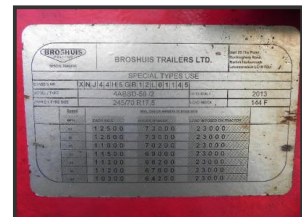

STRATHCLYDE

COMMERCIALS & PLANT LTD

2013 Broshuis 4ABSD-58 /2 Low Loader

£POA

Extendable Step Frame Low Loader, Hydraulic Ramps, Hazard Plating, Hazard Beacons, Lifting Front Axle, Rear Steer Axles, Reverse Spotlights, Emergency Airline Port, Auxiliary Airline Port, EBS Port, ABS Port, Electrical Port, Auxiliary Electrical Port, Anderson Plug Port, Multiple Tying Down Points, Neck Storage Compartment, Support Legs, 43ft Not Extended, 65ft Fully Extended.

Product Details	
Category/Type	Trailers
Make	2013 Broshuis
Model	4ABSD-58 /2 Low Loader
Year	2013
Mileage	-

Uddingston, South Lanarkshire, G71 7EE

Tel: +44 (0)1698 533042 Mob: +44 (0)7934 869958

www.strathclydecommercials.co.uk James@strathclydegroupp.co.uk