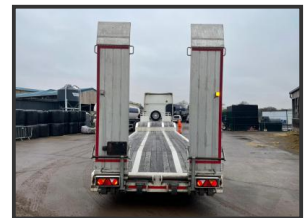

2013 SDC tri-axle step frame low loader trailer

£POA

2013 SDC tri-axle step frame low loader trailer, aluminium ramps, twist locks, spare wheel, immaculate condition, test Sept 2022, choice 2

Product Details

| Product Details | |
|----------------------|---|
| Category/Type | Trailers |
| Make | 2013 SDC |
| Model | tri-axle step frame low loader trailer |
| Year | 2013 |
| Mileage | - |

Stoneside of Dripps Farm, Thorntonhall, Glasgow, G74 5AP