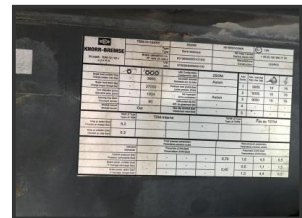

STRATHCLYDE

COMMERCIALS & PLANT LTD

2014 Legras Ejector trailer

£POA

2013 Legras ejector Trailer, waste spec, SAF axles, electric sheeting system...POA

Product Details	
Category/Type	Trailers
Make	2014 Legras
Model	Ejector trailer
Year	2014
Mileage	-