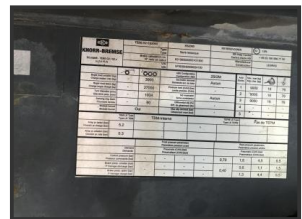

STRATHCLYDE

COMMERCIALS & PLANT LTD

2014 Legras Ejector trailer

£POA

2013 Legras ejector Trailer, waste spec, SAF axles, electric sheeting system, test Nov 18...POA

Product Details	
Category/Type	Trailers
Make	2014 Legras
Model	Ejector trailer
Year	2014
Mileage	-