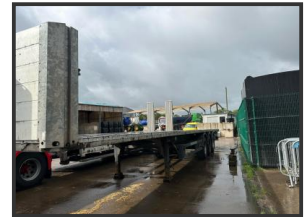

STRATHCLYDE COMMERCIALS

2014 Schmitz 3 axle flat trailer

£POA

SAF axles, twist locks, 1 year test

Product Details

Category/Type	Trailers
Make	2014 Schmitz
Model	3 axle flat trailer
Year	2014
Mileage	-

Stoneside of Dripps Farm, Thorntonhall, Glasgow, G74 5AP