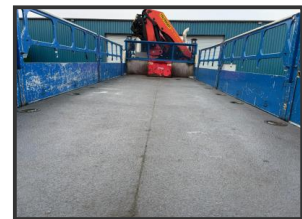

STRATHCLYDE COMMERCIALS

2015 (15) DAF CF85.400 8x2 crane lorry

£POA

day cab, automatic gearbox, camera, Palfinger PK33002-EH crane, 97,621km, test July 2025

Product Details

Category/Type	Rigid Trucks
Make	2015 (15) DAF
Model	CF85.400 8x2 crane lorry
Year	2015
Mileage	97,621km