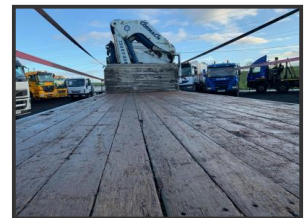

## 2015 (15) Mercedes Arcos 3242 8x4 crane mounted truck

### £POA

2015 (15) Mercedes Arcos 3242 8x4 crane mounted truck, sleeper cab, automatic gearbox, VBG drawbar spec, remote control Cormac 50tm crane with 6 extensions, Lola Cert, FORS gold spec cameras all round, pedestrian rails, pedestrian sensors,01/06/2015