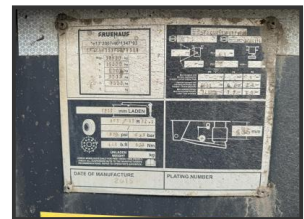

STRATHCLYDE COMMERCIALS

2015 Fruehauf 3 axle tipping trailer

£POA

2015 Fruehauf 3 axle tipping trailer, SAF axles, test Jan 2025

Product Details

| | |
|----------------------|-------------------------------|
| Category/Type | Trailers |
| Make | 2015 Fruehauf |
| Model | 3 axle tipping trailer |
| Year | 2015 |
| Mileage | - |