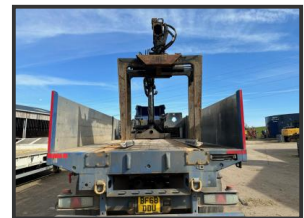

STRATHCLYDE COMMERCIALS

2015 SDC 3 axle brick trailer

£POA

front lift axle, rear steer axle, HIAB 099E-1 grab, 12.2m length, 1 year test

Product Details

Category/Type	Trailers
Make	2015 SDC
Model	3 axle brick trailer
Year	2015
Mileage	-