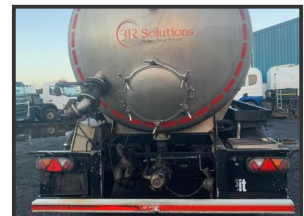

STRATHCLYDE COMMERCIALS

2016 Crossland tri axle tanker

£POA

2016 Crossland tri axle trailer, stainless steel, 30,000 ltr tank, hydraulics (no donkey engine, BPW axles, disc brakes, test Aug 2021)

Product Details

Product Details	
Category/Type	Trailers
Make	2016 Crossland
Model	tri axle tanker
Year	2016
Mileage	N/A

Stoneside of Dripps Farm, Waterfoot Road, Thorntonhall, Scotland, G74 5AP

Tel: +44 (0)7394 564151 Mob: +44 (0)7919 324959