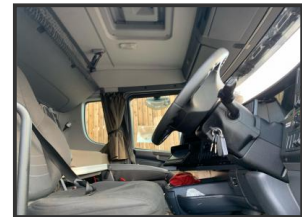

## 2017 (66) Scania R450 6x2 T/Unit

**£POA**

2017 (66) Scania R450 6x2 T/unit, sleeper cab, Opticruise gearbox, rear lift axle, sunroof, reverse camera, 295,346km, test Dec 2021

CHOICE 3