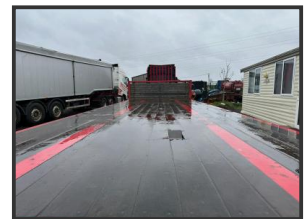

STRATHCLYDE COMMERCIALS

2018 (18) Scania R580 6x4 Wagon & Drag

£POA

sleeper, opticruise, 9m SDC tri axle trailer, 547,415km, test May 2024

Product Details

Category/Type	Rigid Trucks
Make	2018 (18) Scania
Model	R580 6x4 Wagon & Drag
Year	2018
Mileage	547,415kms