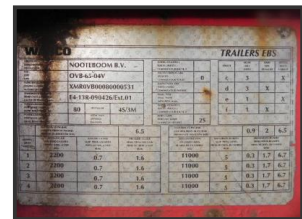

### £POA

ABS Port, EBS Port, Electrical Main and Auxiliary Ports, Main and Emergency Airline Ports, Anderson Plug Port, Four Axles, JOST Landing Legs, Step Frame, External Storage Compartment, Auto-Lube System, Fully Steering Axles, Wooden Panel Flooring, Lifting Front Axle, Minimum Length: 16,700mm, Maximum Length: 48,200mm, Width: 2,520mm. Choice of 2.