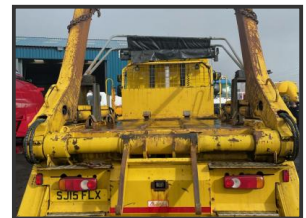

STRATHCLYDE COMMERCIALS

SOLD SOLD

£POA

2015 (15) DAF LF220 4x2 skip lorry, day cab, automatic gearbox, onboard weigher, multi lift equipment, 119,500km, test April 2021

Product Details

Category/Type	Rigid Trucks
Make	SOLD
Model	SOLD
Year	2015 (15)
Mileage	119,500km